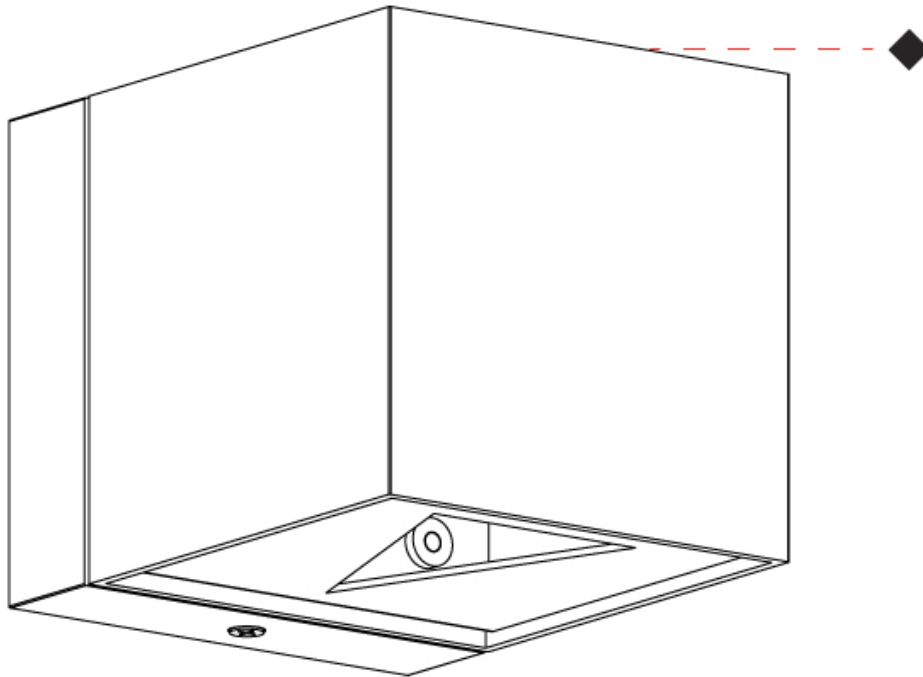

GENERAL

Series: Dau
 Subseries: Dau Single
 Brand: Milan
 Division: Design
 Mounting Type: Surface
 Mounting Location: Wall
 Subcategory: Up/Down Light

PHYSICAL

Length (mm): 80
 Length (in): 3 1/8
 Height (mm): 80
 Depth (mm): 101
 Height (in): 3 1/8
 Depth (in): 4
 Extension (mm): 101
 Extension (in): 4
 Light Distribution: Direct / Indirect
 Weight (kg): 0.82
 Weight (lbs): 1.81
 Fixture Finish: BAL / MWL / BSL
 Fixture Material: Extruded Aluminum

Certified By: Certified for North American Standards
 IP rating: IP20

108mm (4 1/4")
 108mm (4 1/4")
 J-Box cover plate
 Included

80mm 3 1/8"

101mm 4"

80mm 3 1/8"

DAU SINGLE SURFACE

D93041-

PROJECT	_____
TYPE	_____
SPECIFIER	_____
QUANTITY	_____
DATE	_____

GENERAL

Series: Dau
Subseries: Dau Single
Brand: Milan
Division: Design
Mounting Type: Surface
Mounting Location: Wall
Subcategory: Up/Down Light

PHYSICAL

Shape: Rectangle
Length (mm): 80
Length (in): 3 1/8
Height (mm): 174
Depth (mm): 101
Height (in): 6 9/11
Depth (in): 4
Extension (mm): 101
Extension (in): 4
Light Distribution: Direct / Indirect
Weight (kg): 1.23
Weight (lbs): 2.71
[Fixture Finish: BAL / MWL / BSL](#)
Fixture Material: Extruded Aluminum